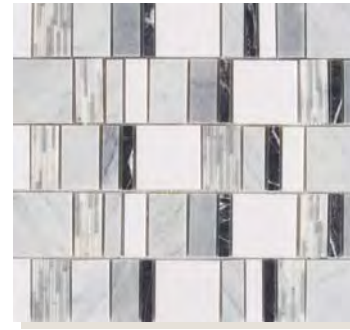

random modules 4 | 31.2 x 34.2cm
Karacabey Black (P) - Thassos (P) - Carrara (P)
Turkish Gray (P) - Wallpaper 8