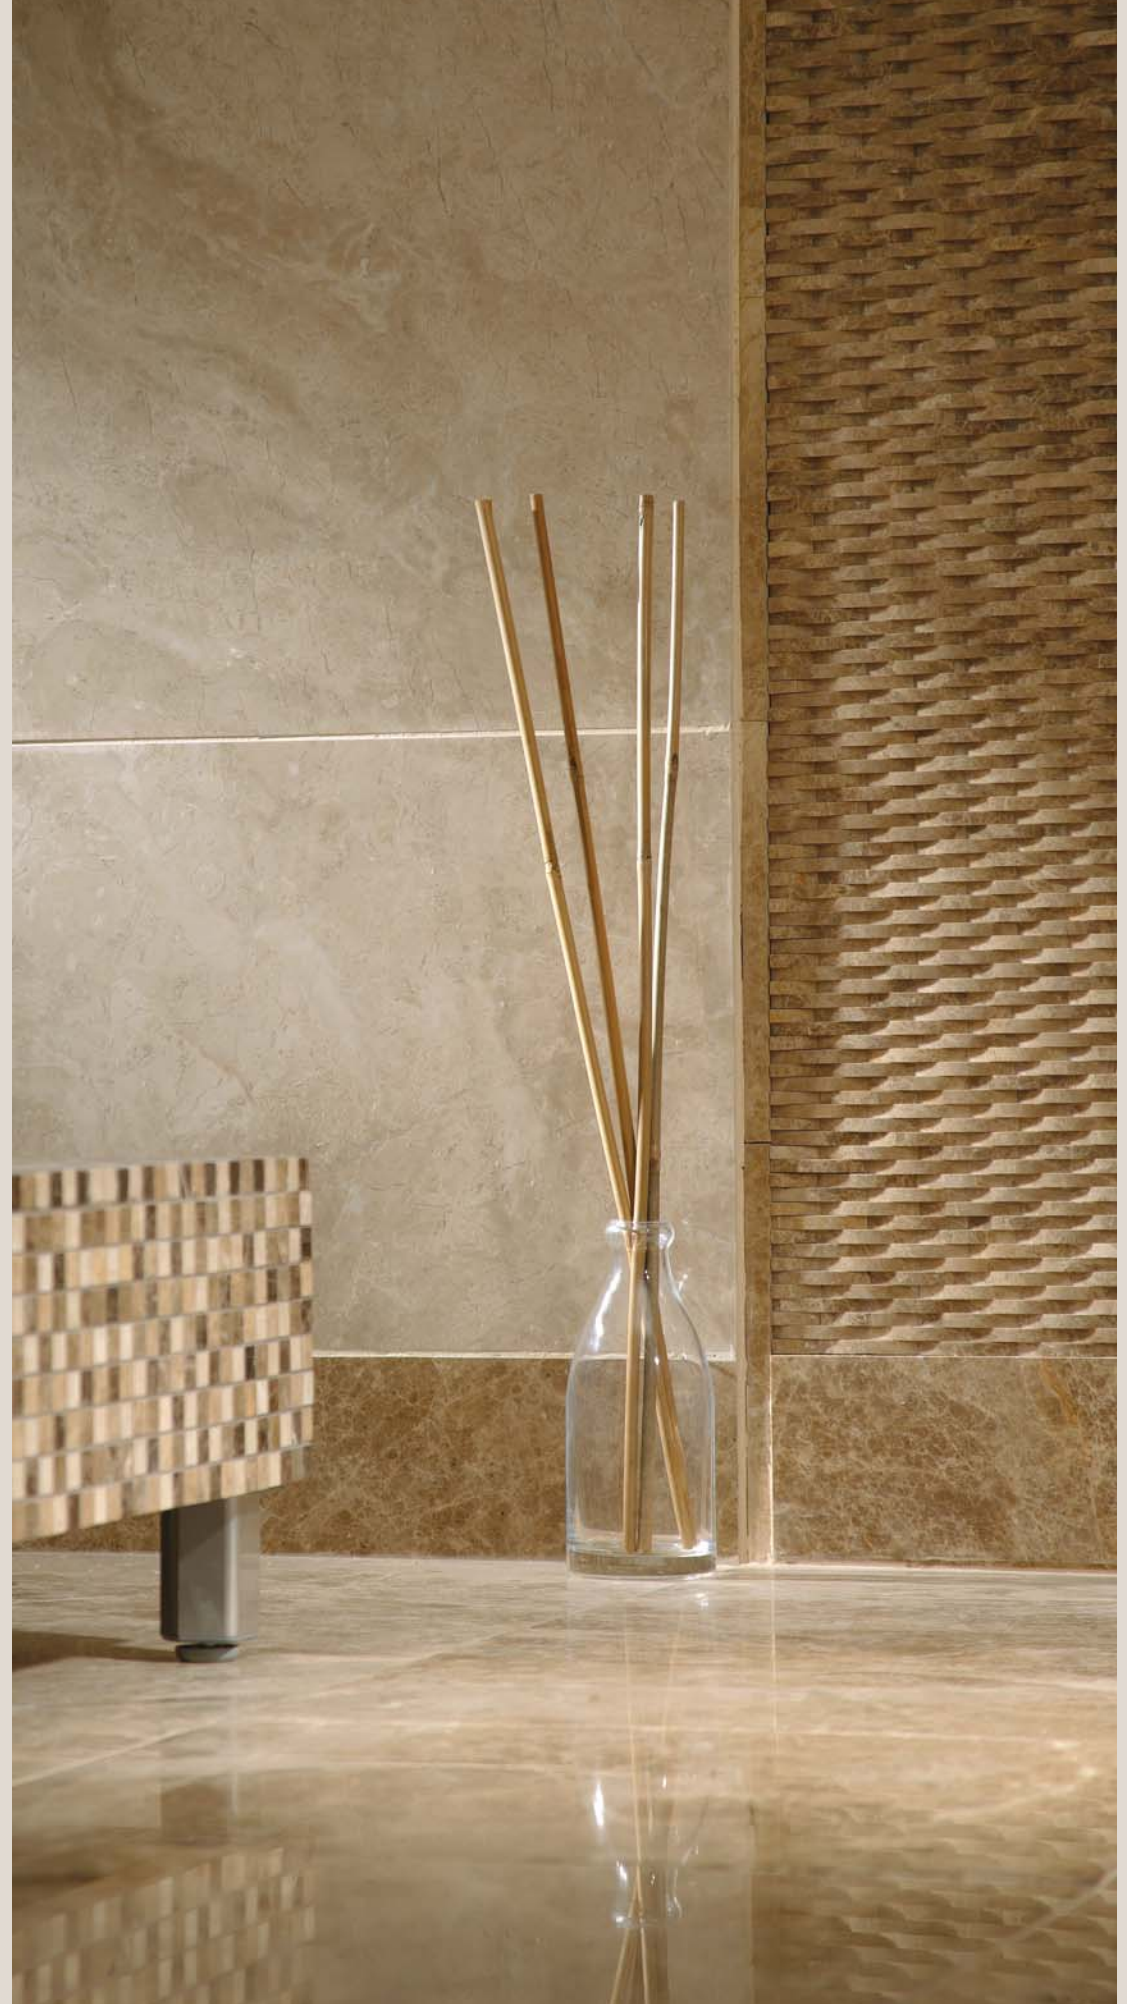

A Passion for Surface Detail and Texture
Understated Elegance
Innovative Use of Natural Stone