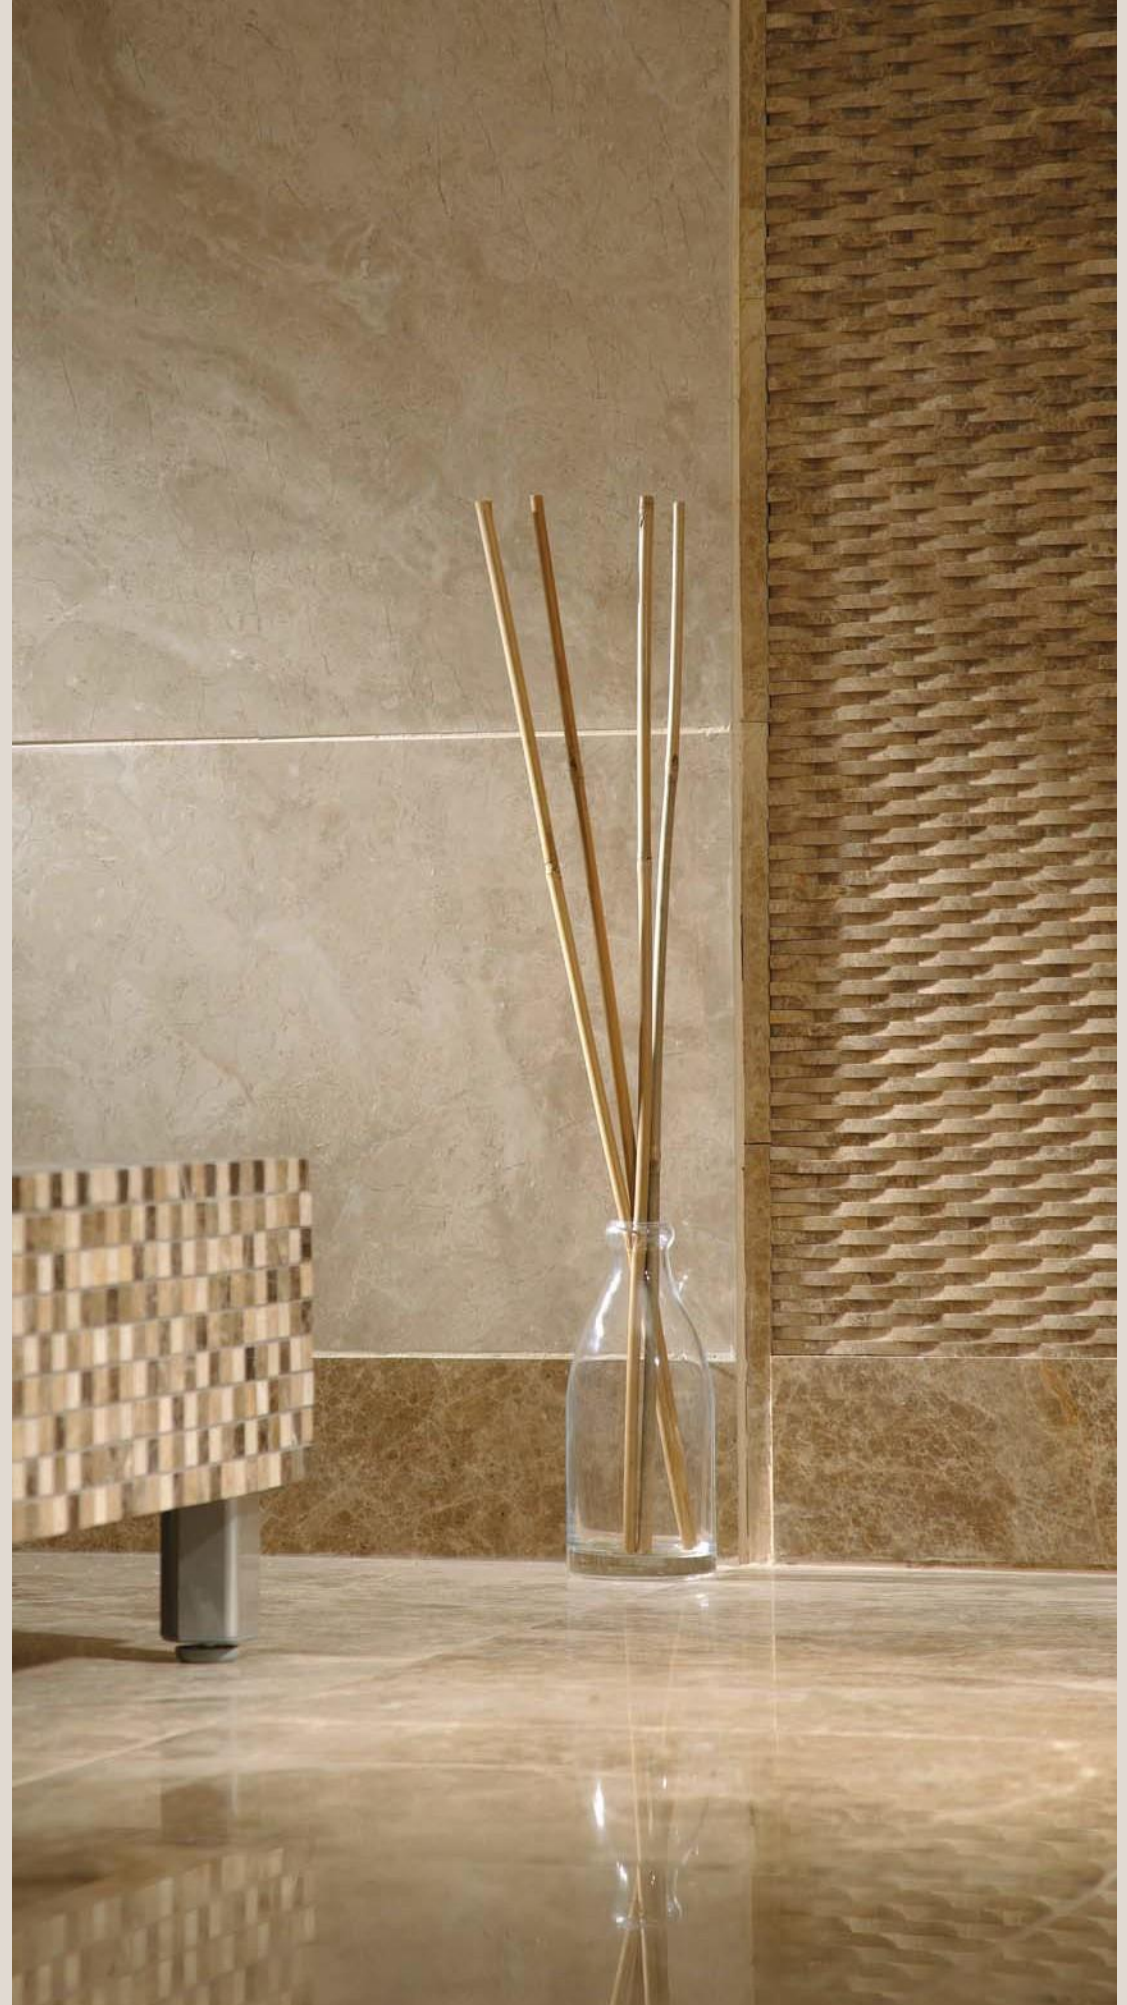

A Passion for Surface Detail and Texture
Understated Elegance
Innovative Use of Natural Stone