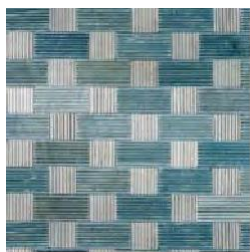

linear weave 1 | 29,2 x 29,2cm
Lykia Beige (Tatami) - Verde Laguna (Tatami)